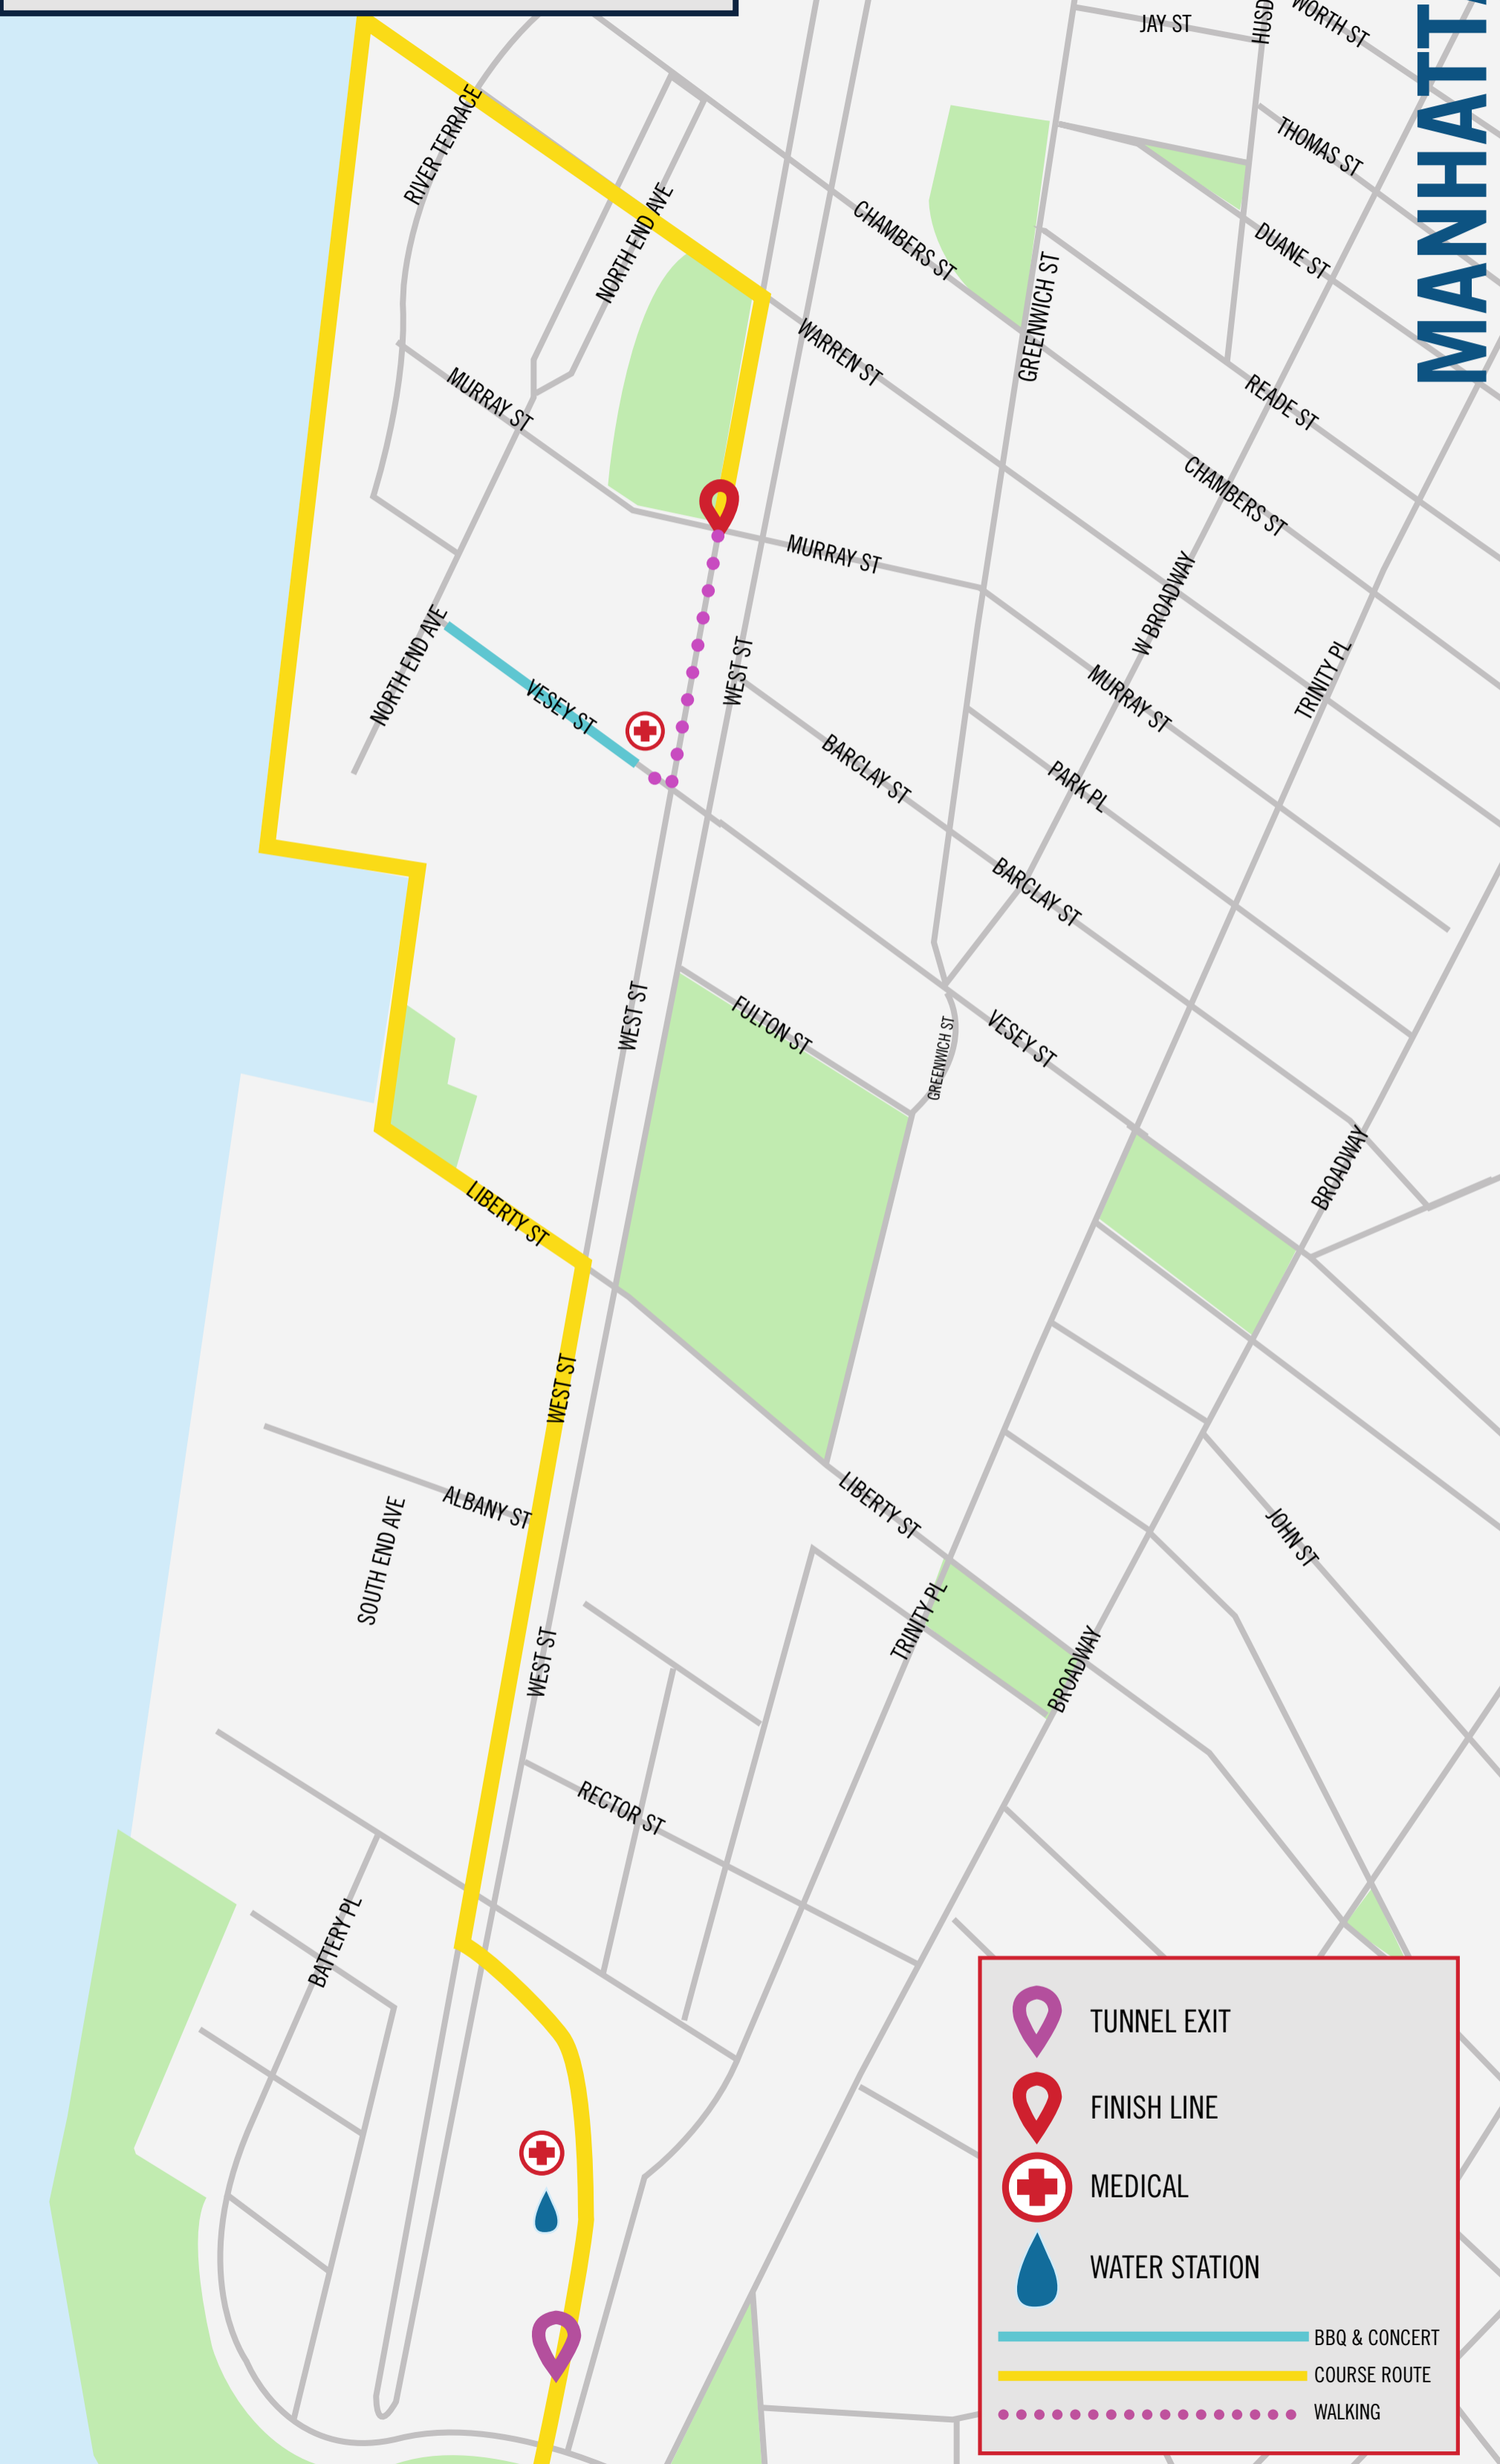

We recommend using public transportation to get to the start of the run. Visit [mta.info](http://mta.info) for buses and subways.

# MANHATTAN

-  TUNNEL EXIT
-  FINISH LINE
-  MEDICAL
-  WATER STATION
-  BBQ & CONCERT
-  COURSE ROUTE
-  WALKING

**NO BAGS OF ANY KIND ARE PERMITTED ON THE WATER TAXI OR ANYWHERE AT THE TUNNEL TO TOWERS 5K RUN & WALK NYC**